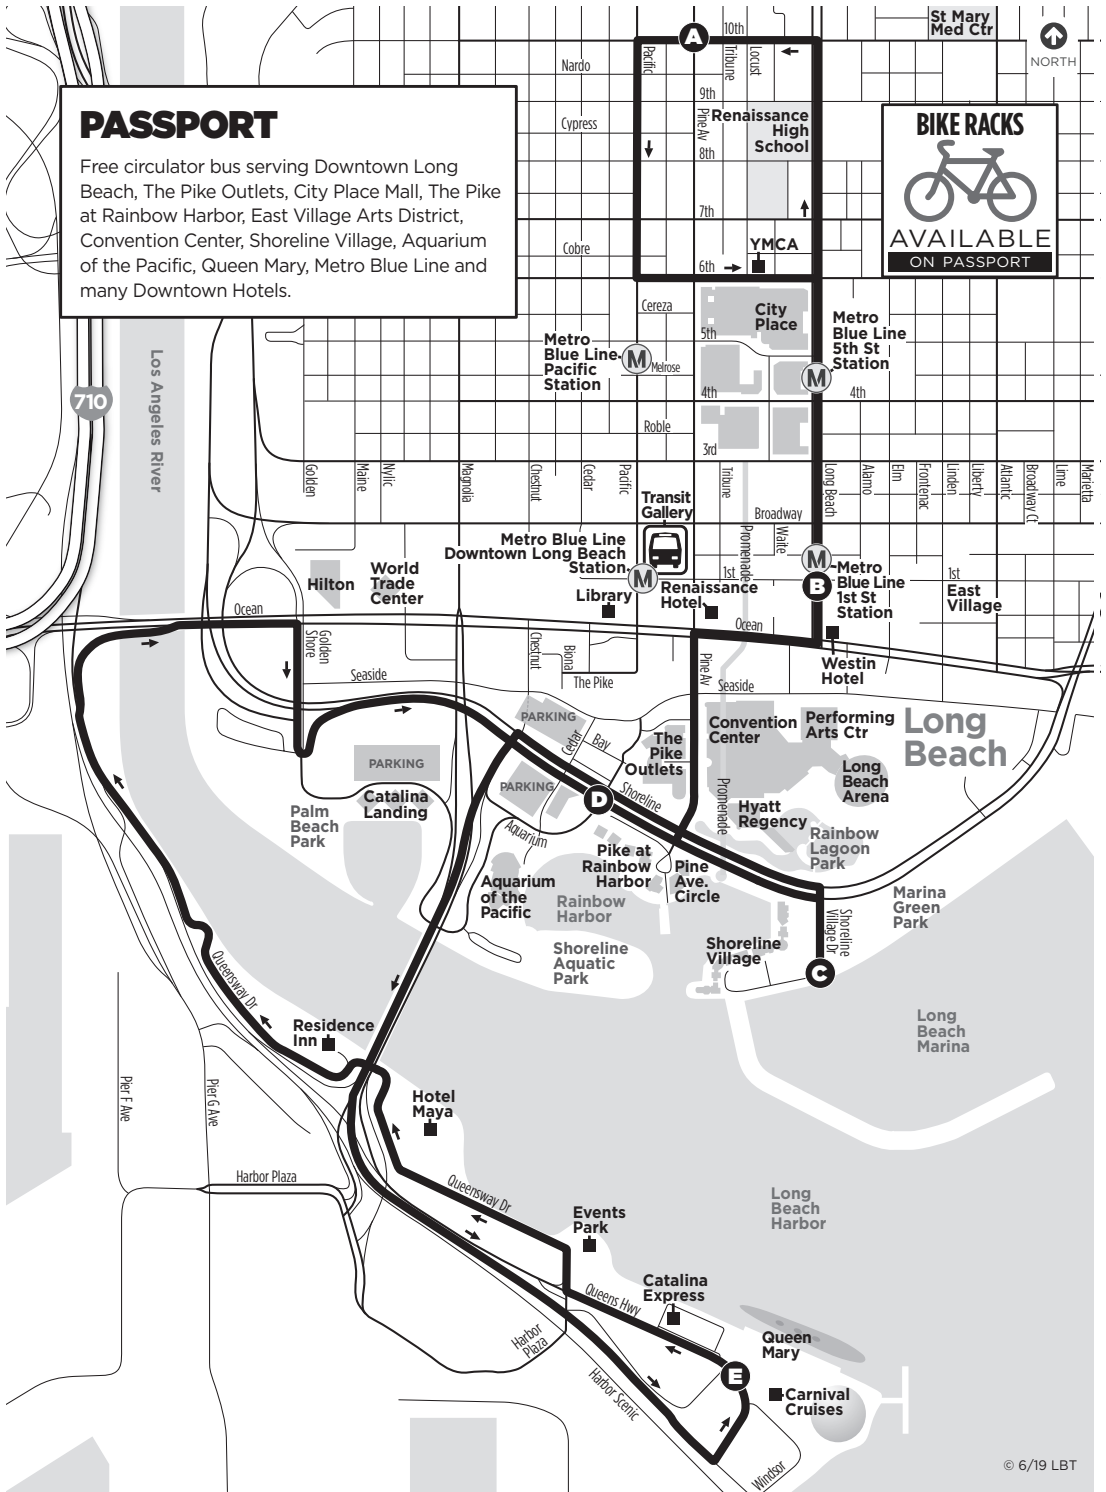

Passport

Free Service between Downtown Long Beach and Queen Mary

© 6/19 LBT